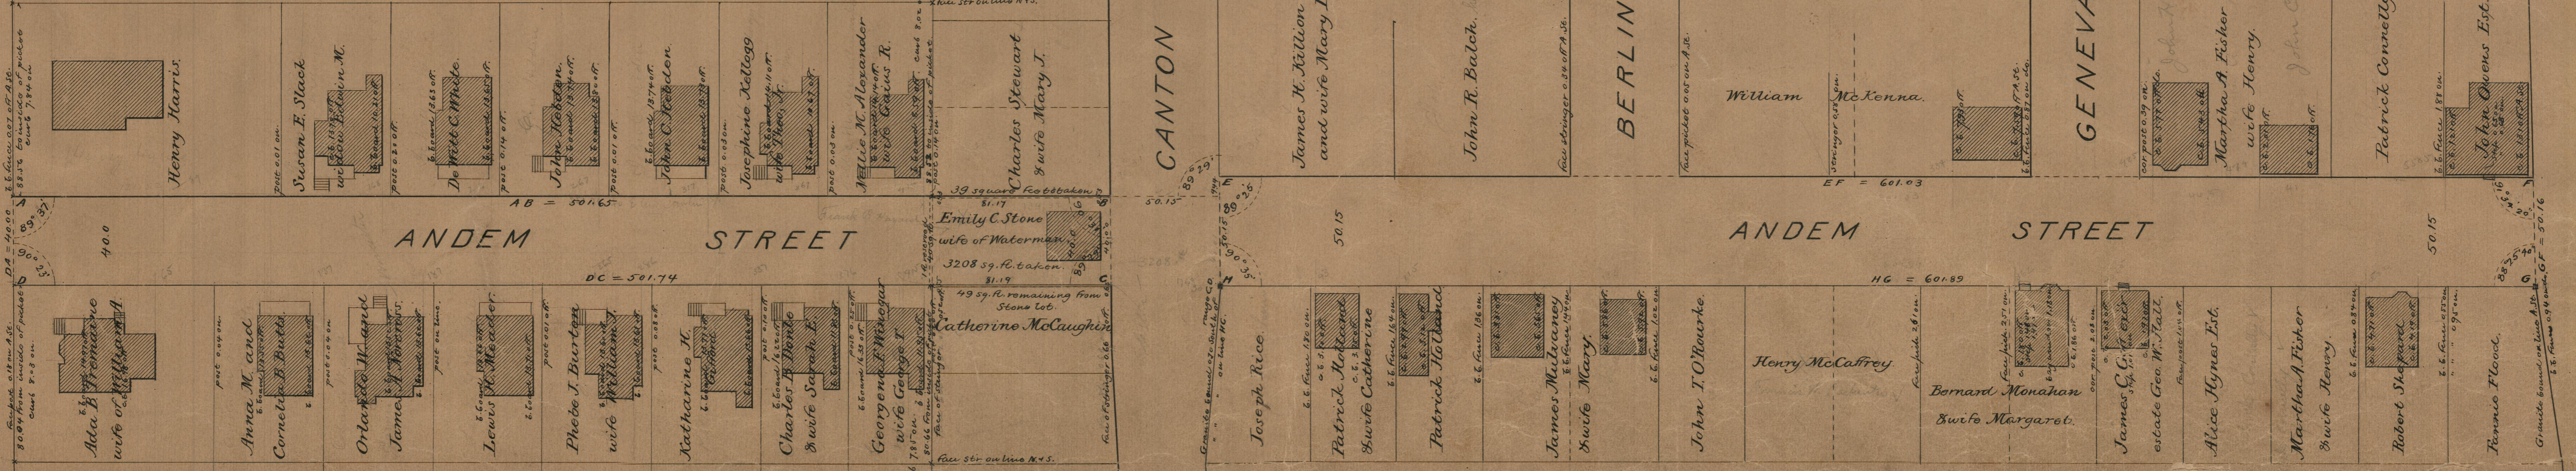

Map  
showing layout and extension of  
**Andem Street**  
from Academy ave. to Bergen St.  
Scale 40 ft. per inch.

ACADEMY AVE.

CANTON ST.

BERLIN ST.

GENEVA ST.

BERGEN ST.

501.65  
601.93  
1102.68  
1103.83  
2206.81  
1103.15

521.77  
601.89  
1103.63

51.12  
51.12  
324.15  
274.15

95  
B-51  
25  
11/51